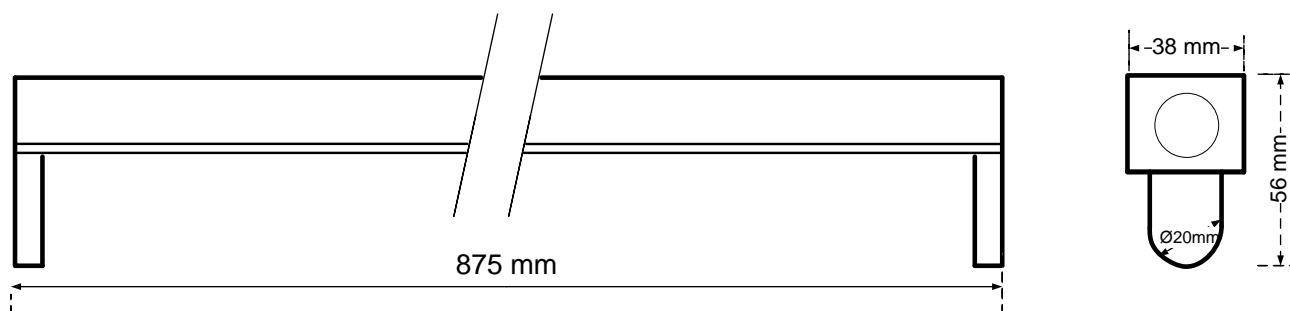

Dimensional Drawing

ELMASCO INDUSTRIES S.A.

Head Office : 44 K. Palama, 14343 N. Chalkidona, Athens, Greece

Production Plant : Ag. Adrianos, 21100 Nafplio, Greece

Email: elmasco@elmasco.eu

Tel : +30 210 2583100

Fax: +30 210 2583107